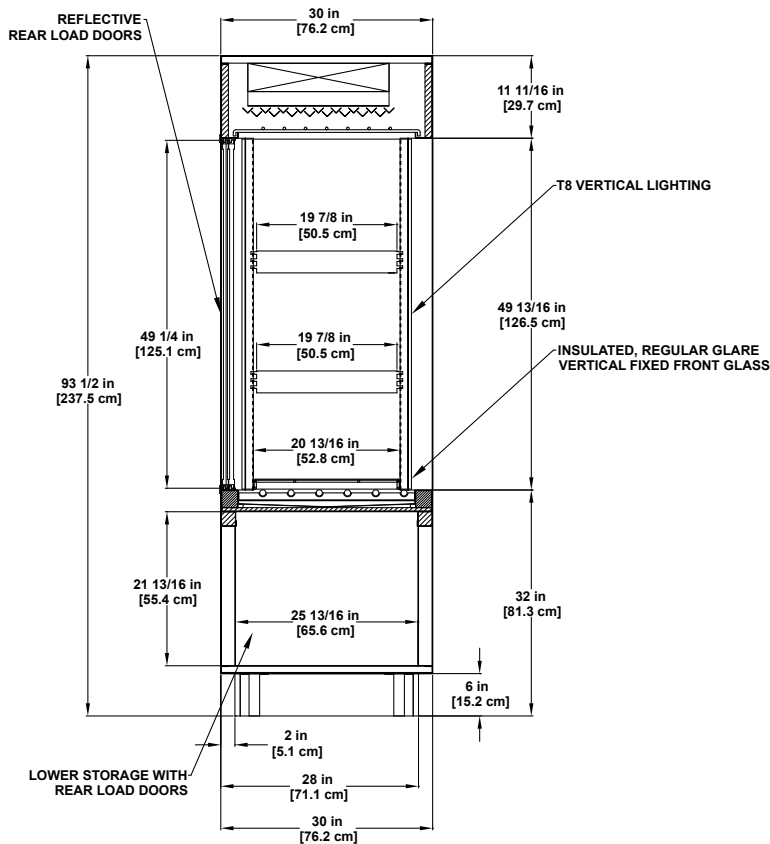

Please consult Hillphoenix Engineering Reference Manual for dimensions, plan views and technical specifications. Specifications subject to change without notice. Designed for optimal performance in store environments where temperature and humidity do not exceed 75°F and 55% R.H. Certified to UL 471, NSF Standard 7 and CAN/CSA C22.2.

Available Options

- Available lengths: 3', 4', 5', 6' and 8'.
- Case depths available: 36".
- Alternate toekick heights and profile options.
- Painted Metal base trim.
- Cart bumper.
- Exterior stainless steel finish.
- Top lighting not available.
- Undershelf lighting.
- Additional (up to 2) wire shelving.
- Clear front sliding doors.
- Solid, sliding lower storage doors (not available on refrigerated lower storage).
- Front access for controls.
- Shelving for lower storage.
- ISO outlet/CON outlets.
- Clearvoyant® 2 LED lighting.
- Refrigeration options: Thermostat, solenoid, sensor (consult factory).
- Humidity system w/humidistat.
- Solid interior mirror polish stainless steel, thermal glass divider or glass ends.

Features and Benefits

- Bullet leg base construction (6"H).
- Adjustable height toekick.
- Standard 30" case depth / 93-1/2" Case Height.
- Exterior: painted metal.
- Stainless steel base trim, front and sides.
- Stainless steel exterior trim.
- Stainless steel outside back and rear base trim.
- Sliding reflective rear load doors.
- Insulated, regular-glare, vertical fixed front glass.
- Stainless steel interior.
- Interior trim to match interior stainless steel wire riser on base deck.
- Flat bottom merchandising deck.
- (2)rows each heavy-duty stainless steel wire shelving
- T8 vertical lighting.
- Rear electrical box mounted behind the lower rear panel, customer left.
- Dry rear storage with clear glass doors.
- Gravity coil refrigeration with serpentine coil.
- Rear access for controls.
- Solar digital thermometer.

Hillphoenix
a DOWNEY COMPANY

Keosauqua, IA
319.293.3777
hillphoenix.com

©2014 Hillphoenix, Inc.

SP-AGBv1014