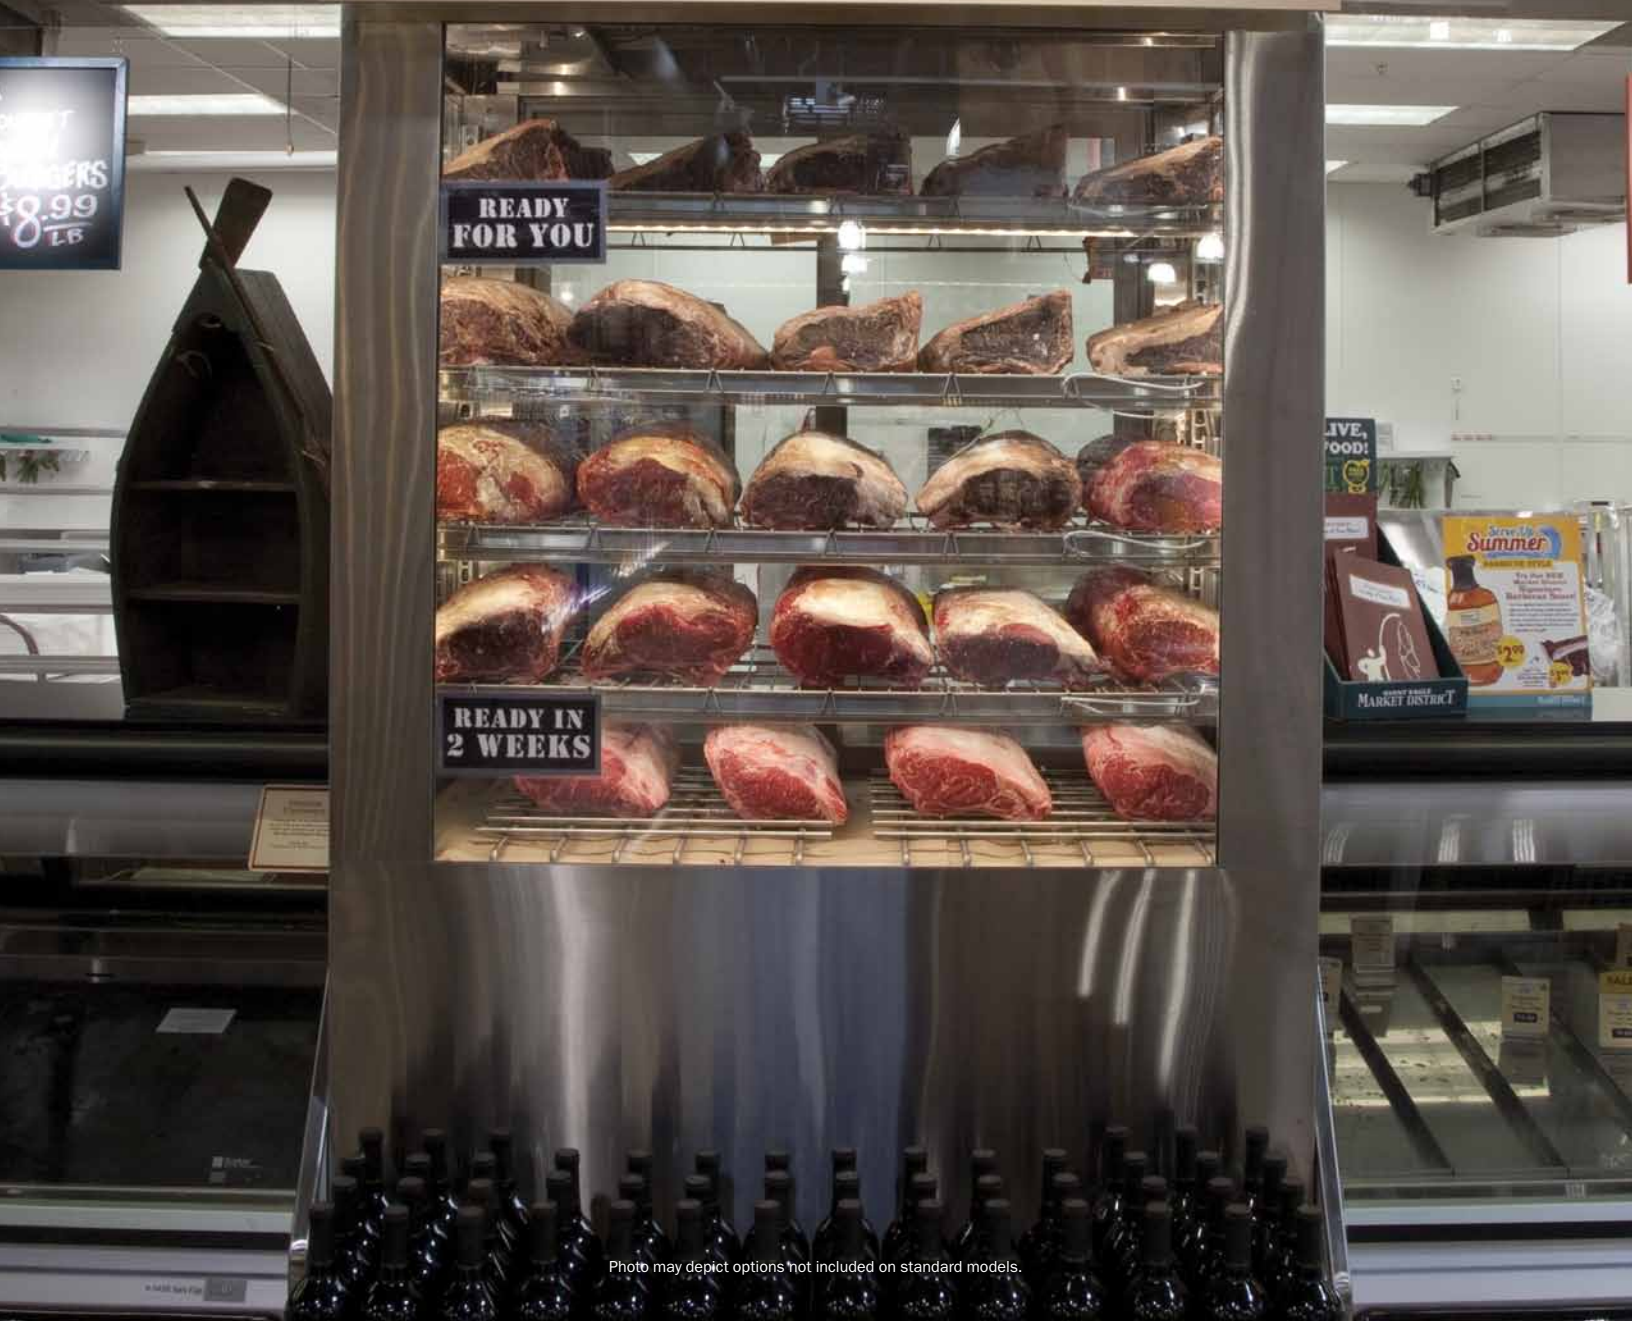

Service Multi-Deck

Refrigerated merchandiser for meat and cheese.

AGB